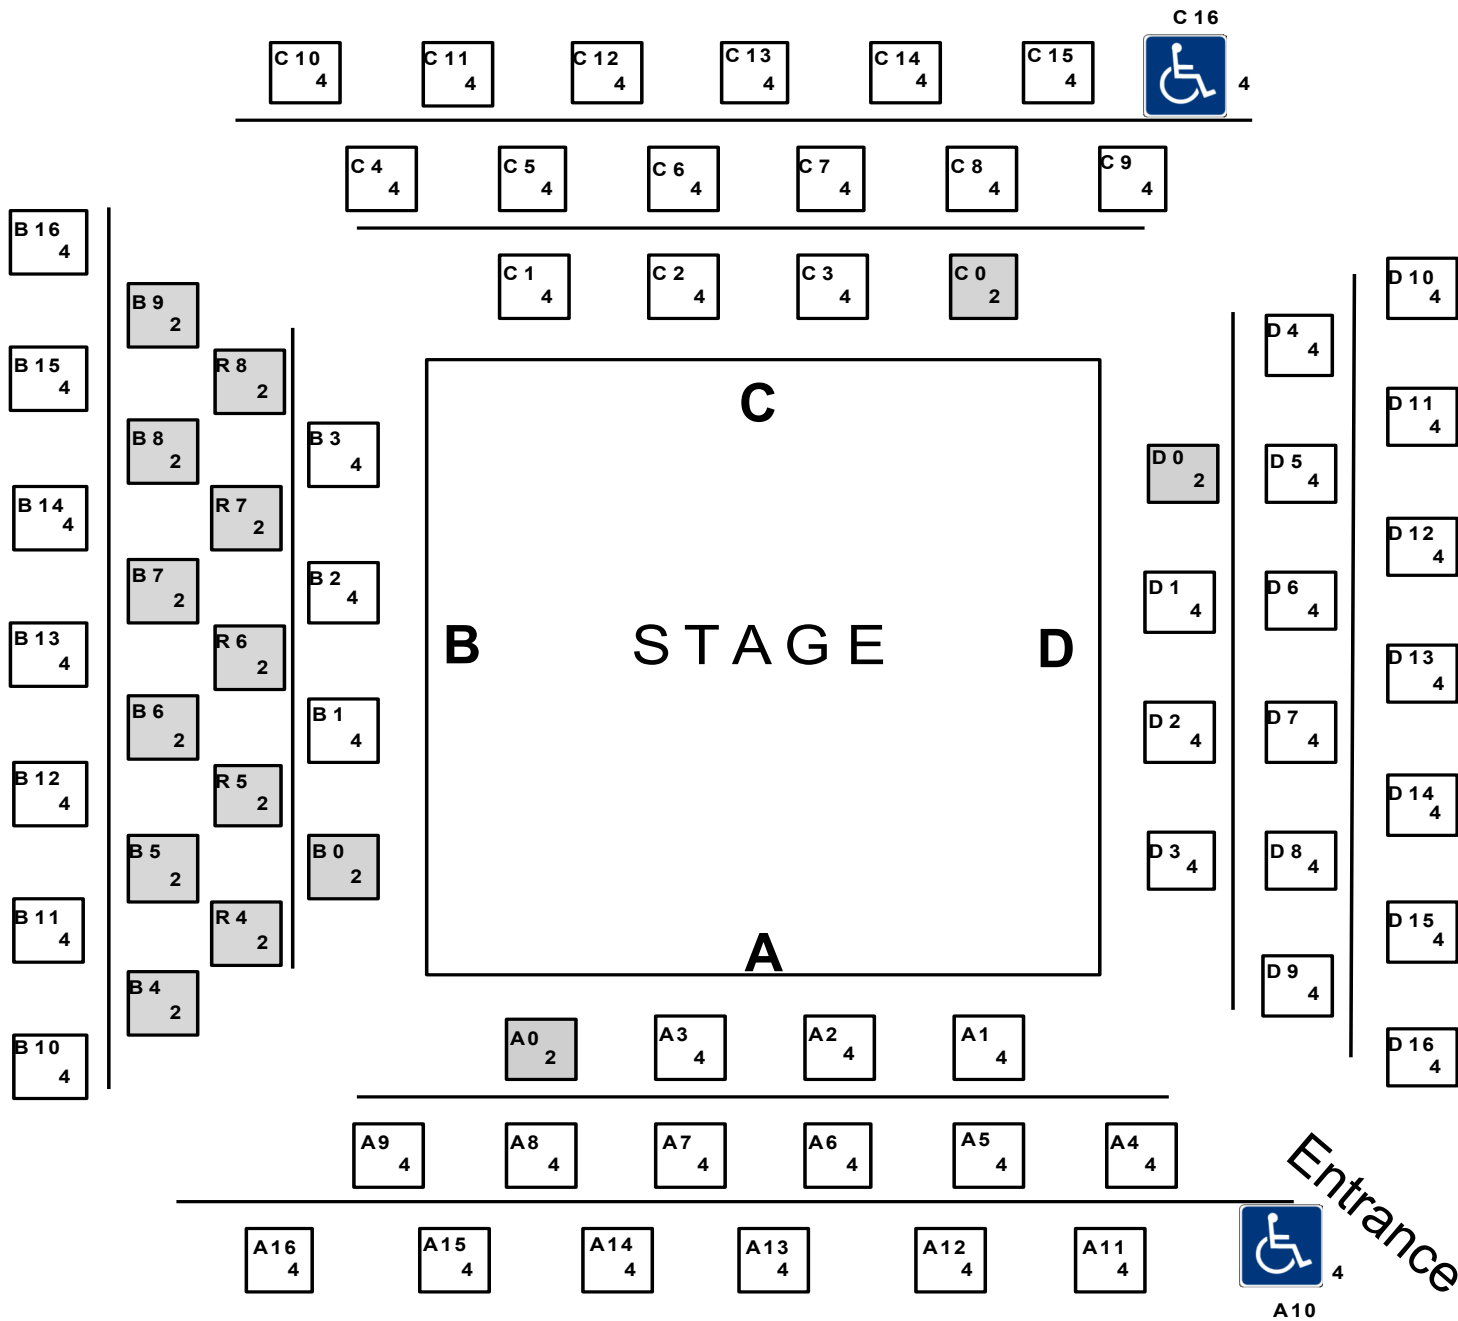

Barn Dinner Theatre 2011

This is a map of table locations inside the theatre. The shaded tables show seating for 2, the rest seat 4*.

This map does not represent sales on any date. This is a generic blank map.

***Key**