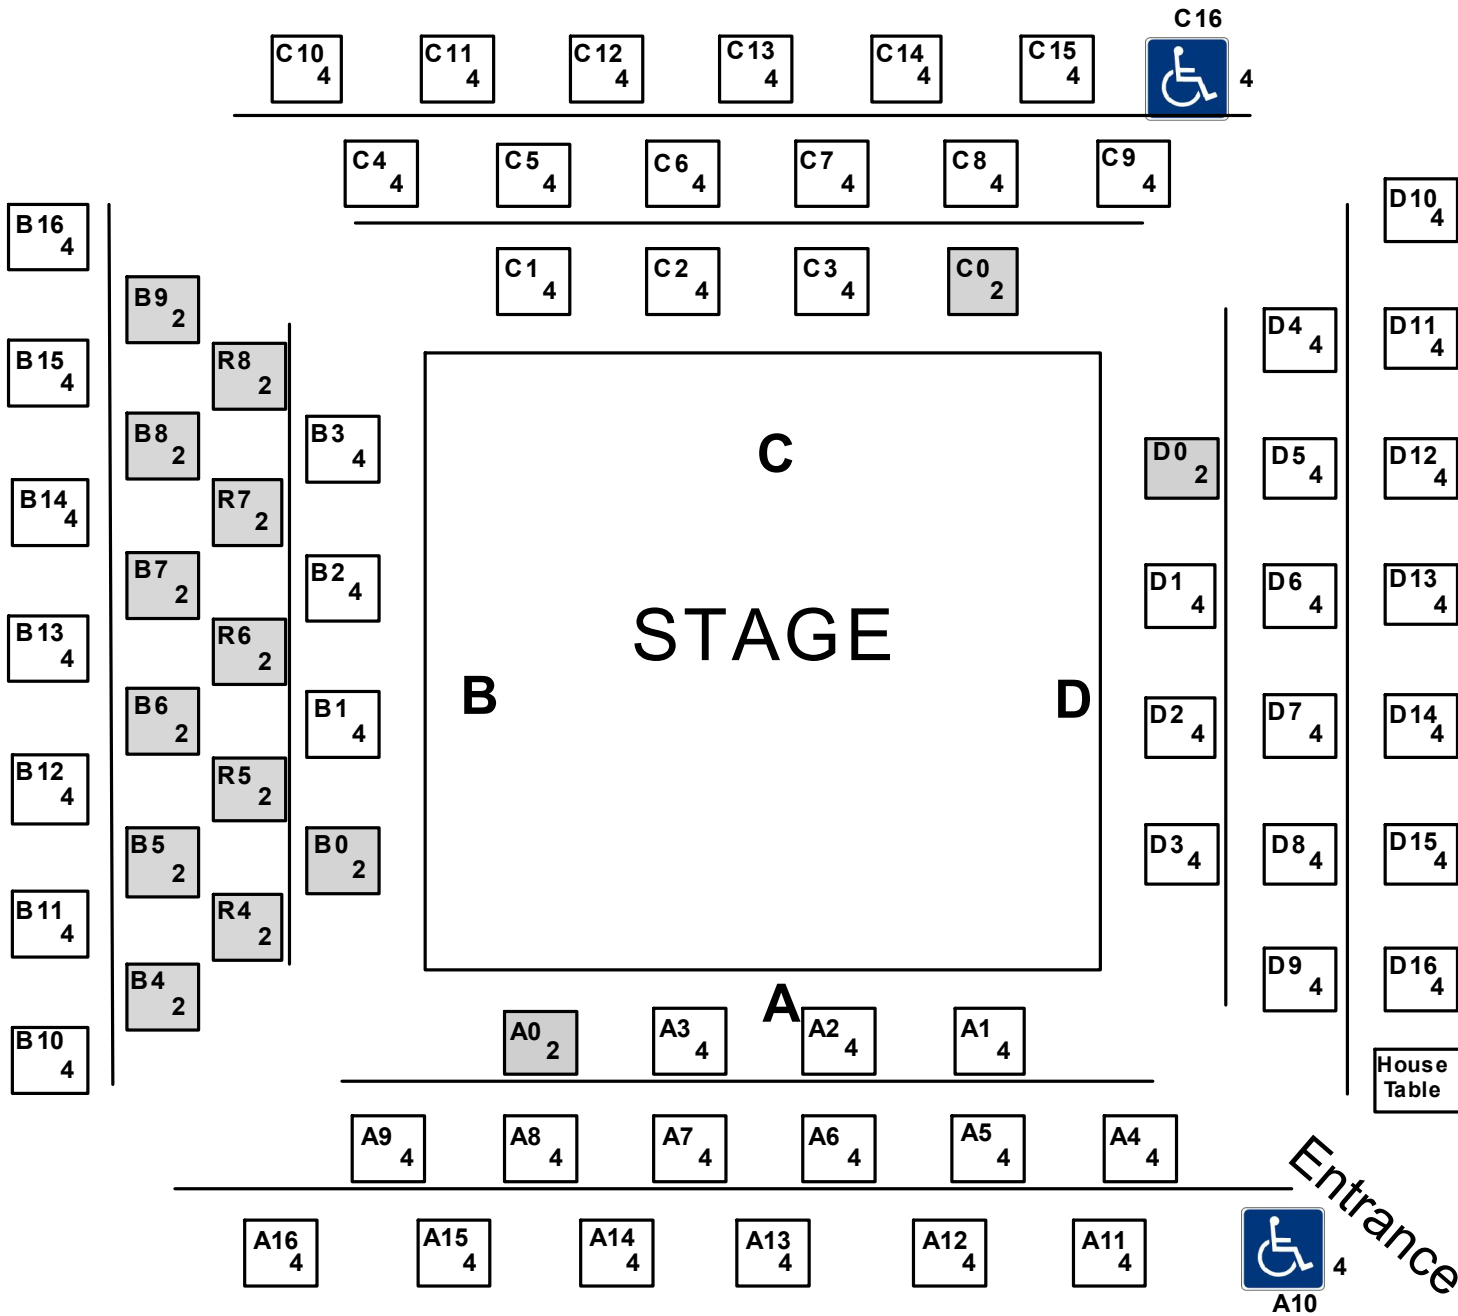

Barn Dinner Theatre 2008

This is a map of table locations inside the theatre. The shaded tables show seating for 2, the rest seat 4*.

This map does not represent sales on any date. This is a generic blank map.

*Key