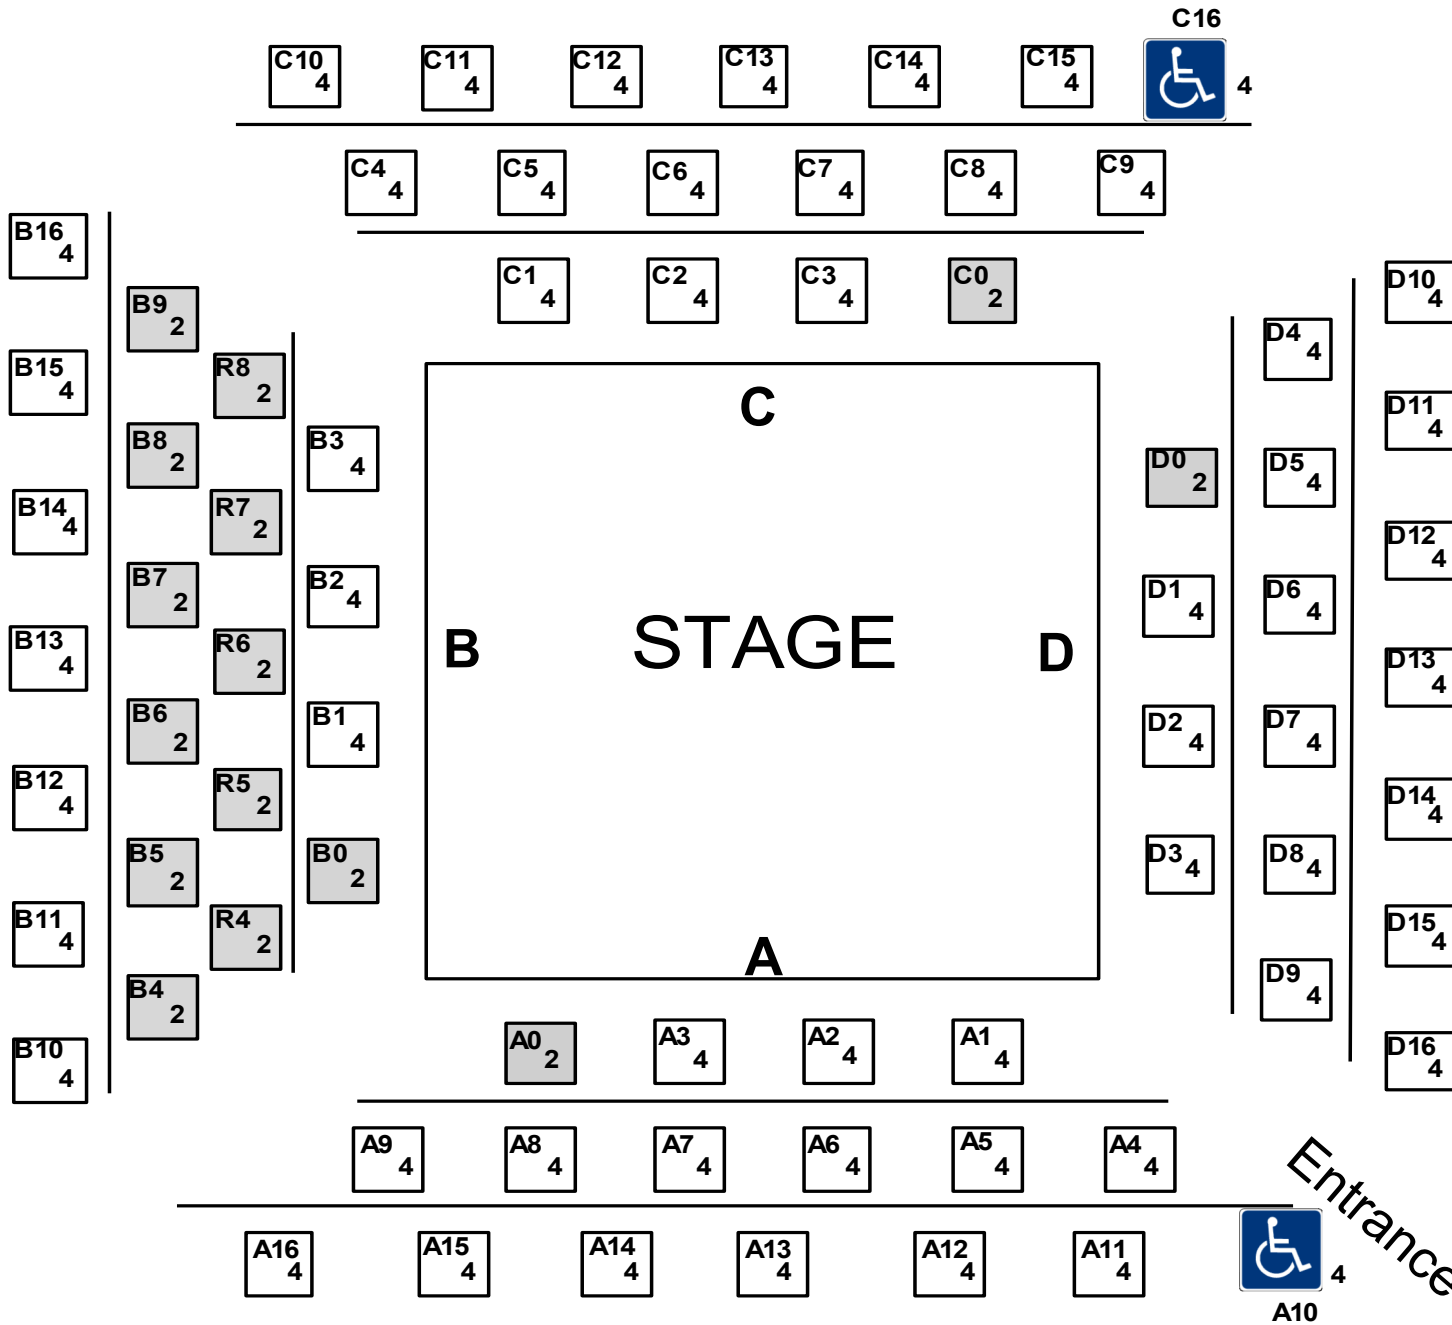

# Barn Dinner Theatre

This is a map of table locations inside the theatre. The shaded tables show seating for 2, the rest seat 4\*.

This map does not represent sales on any date. This is a generic blank map.

## \*Key