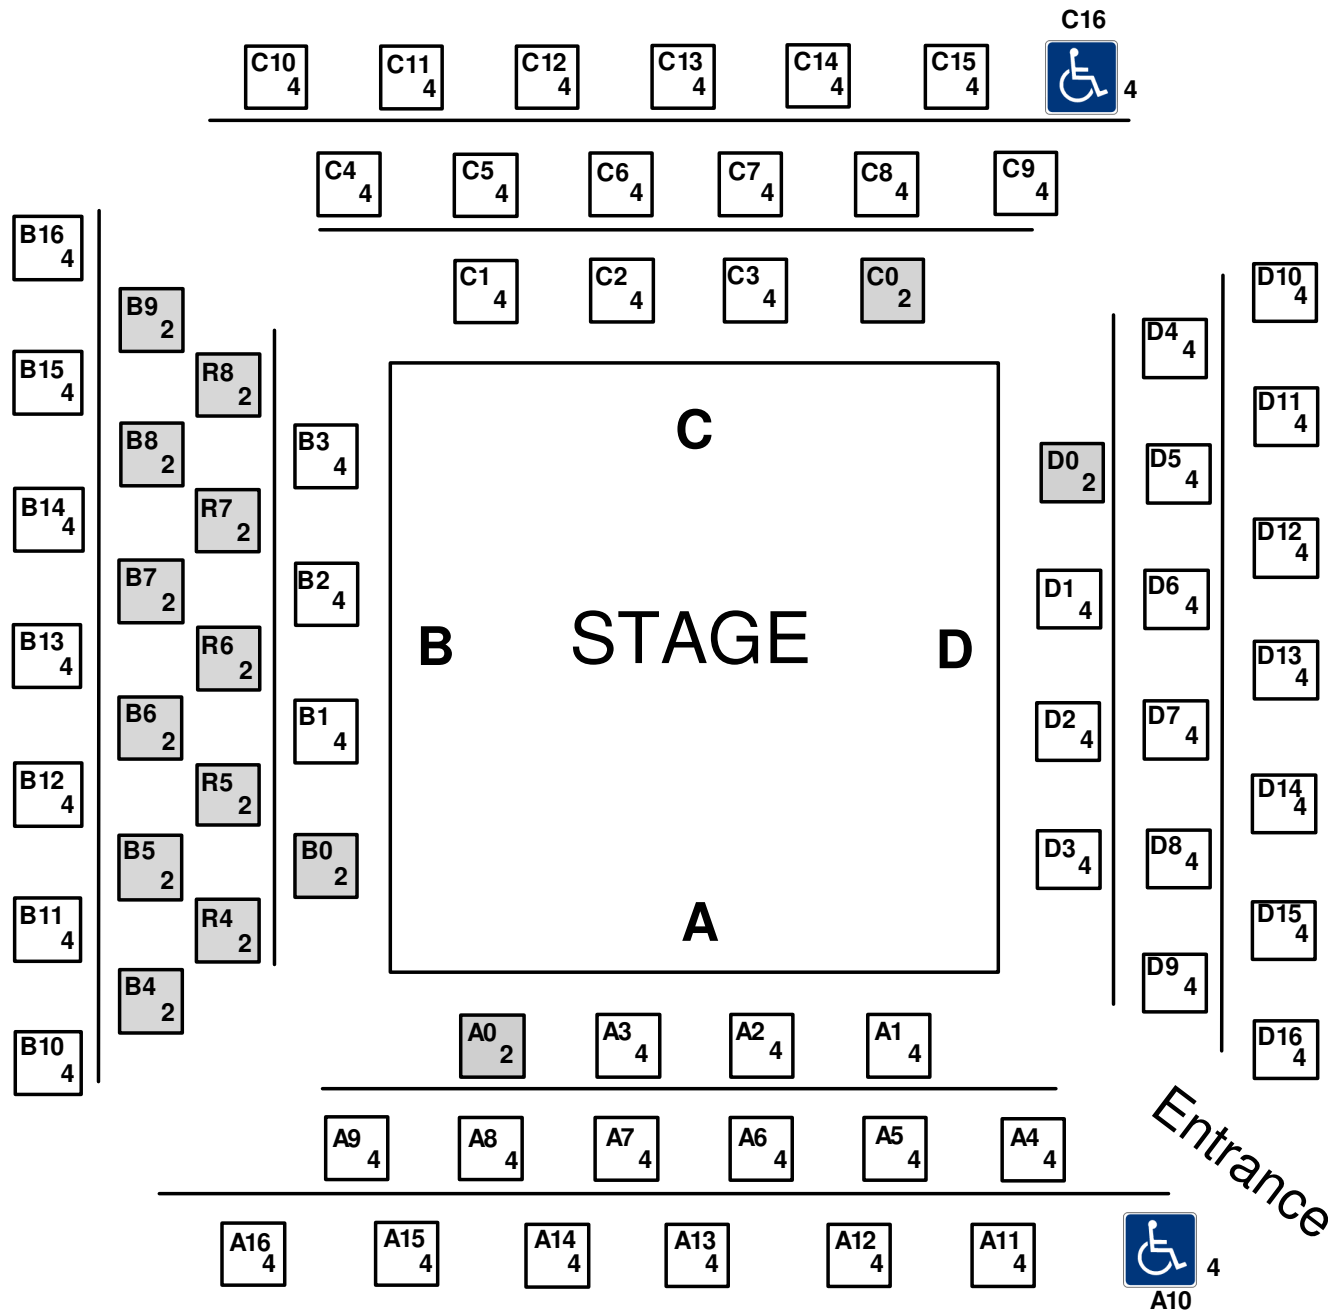

Barn Dinner Theatre Seating Guide 2009

The shaded tables show seating for 2, the rest seat 4*.

This is a generic blank map that *does not* represent sales on any date.